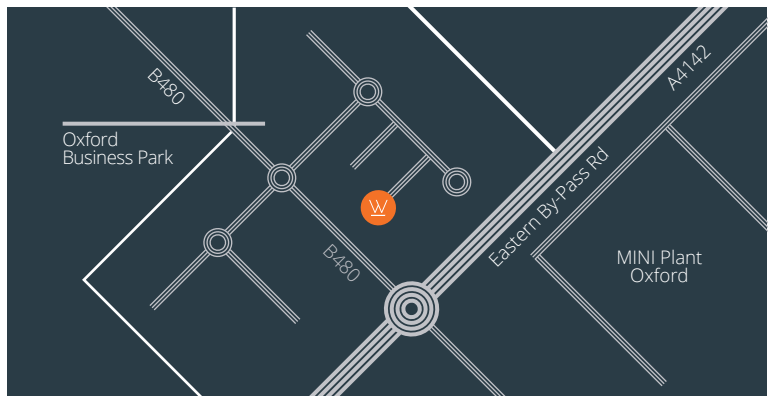

By air

- Our offices are one hour's drive from Heathrow Airport and an hour and a half from Gatwick
- Oxford Airport is also nearby