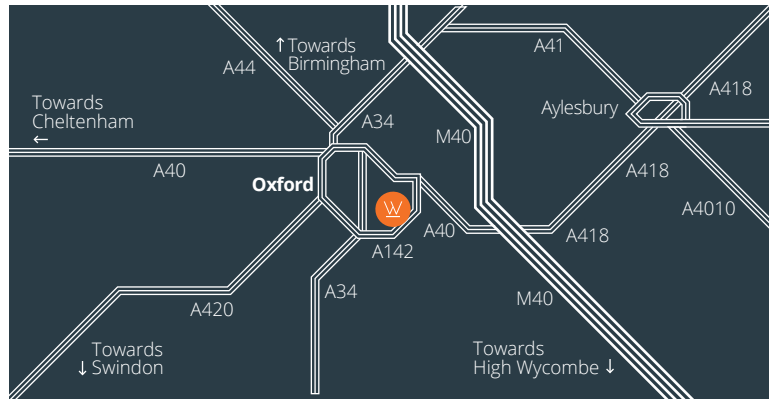

WOODFORD INVESTMENT MANAGEMENT

How to find us

9400 Garsington Road, Oxford OX4 2HN

By road

- Our offices are easily accessible via the Oxford ringroad from both the north and south which is well connected to the motorway network
- Leave the ringroad following signs for 'Cowley B480'. At the first roundabout take the third exit. At the next roundabout take the second exit, right, and follow the road
- Our car park is accessed by taking the second right and following directions for 'Reception'. Please use any of the parking spaces which have a 'Woodford' plaque
- You can find us on the ground floor of building 9400. When you enter reception, turn left into Woodford, where one of our team will be on hand to welcome you.

The train

- Our offices are a 15 minute taxi ride from Oxford mainline station. There is a taxi rank outside
- There are direct mainline services between Oxford, London and Birmingham
- Further information on train times and fares can be found at www.nationalrail.co.uk